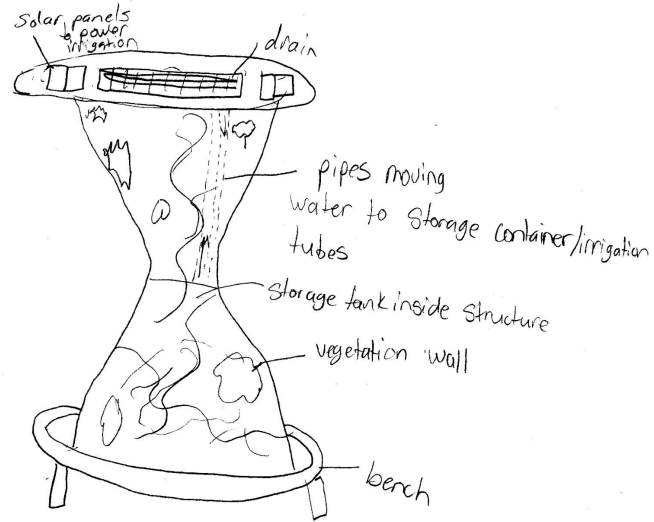

1st Iteration: Brainstorming