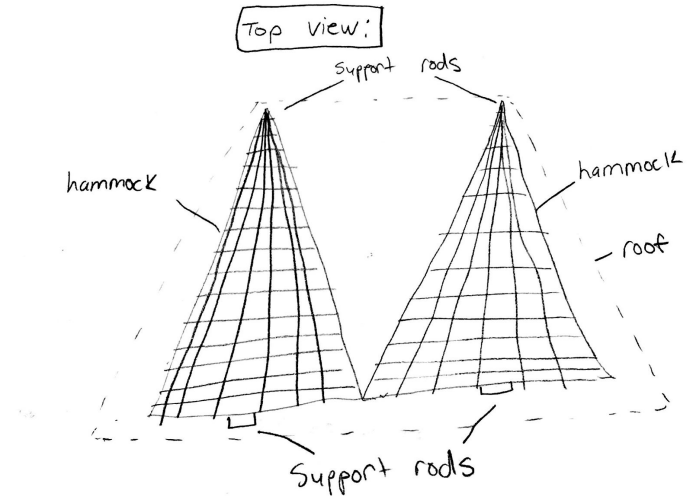

Solution:

Inspired by the mathematical geometry of a hyperbolic paraboloid, we designed the Nature's Nest, which provides a comfortable and shaded hammock for the visitors to be immersed in nature by viewing the planted trellis placed above the structure.

1st Iteration: Precedent

1st Iteration: Brainstorming

1st Iteration: Prototype

2nd Iteration: Precedent

2nd Iteration: Brainstorming

2nd Iteration: Prototype

3rd Iteration: Precedent

3rd Iteration: Brainstorming

3rd Iteration: Prototype

Construction Diagram

Construction

Functional Diagram