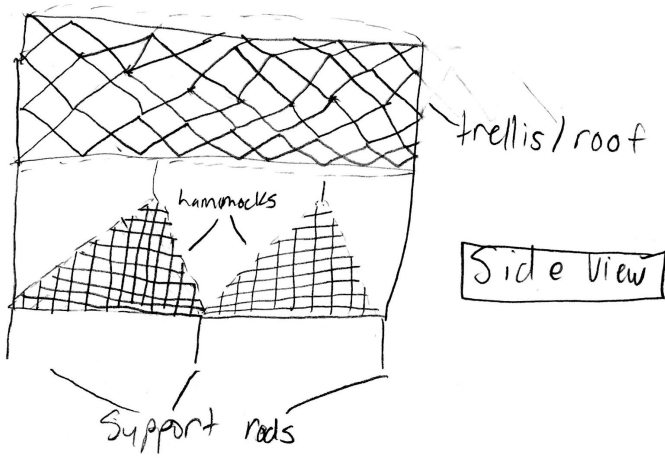

Nature's Nest

An Ecological
Hammock

Problem:

To create a structure to be placed in Bonnet Springs Park that allows visitors to relax while providing an opportunity to observe and experience ecological processes in a new and unique way.

Solution:

Inspired by the mathematical geometry of a hyperbolic paraboloid, we designed the Nature's Nest, which provides a comfortable and shaded hammock for the visitors to be immersed in nature by viewing the planted trellis placed above the structure.

1st Iteration: Precedent

1st Iteration: Brainstorming

1st Iteration: Prototype

2nd Iteration: Precedent

2nd Iteration: Brainstorming

2nd Iteration: Prototype

3rd Iteration: Precedent

3rd Iteration: Brainstorming

3rd Iteration: Prototype

Construction Diagram

Construction

Functional Diagram