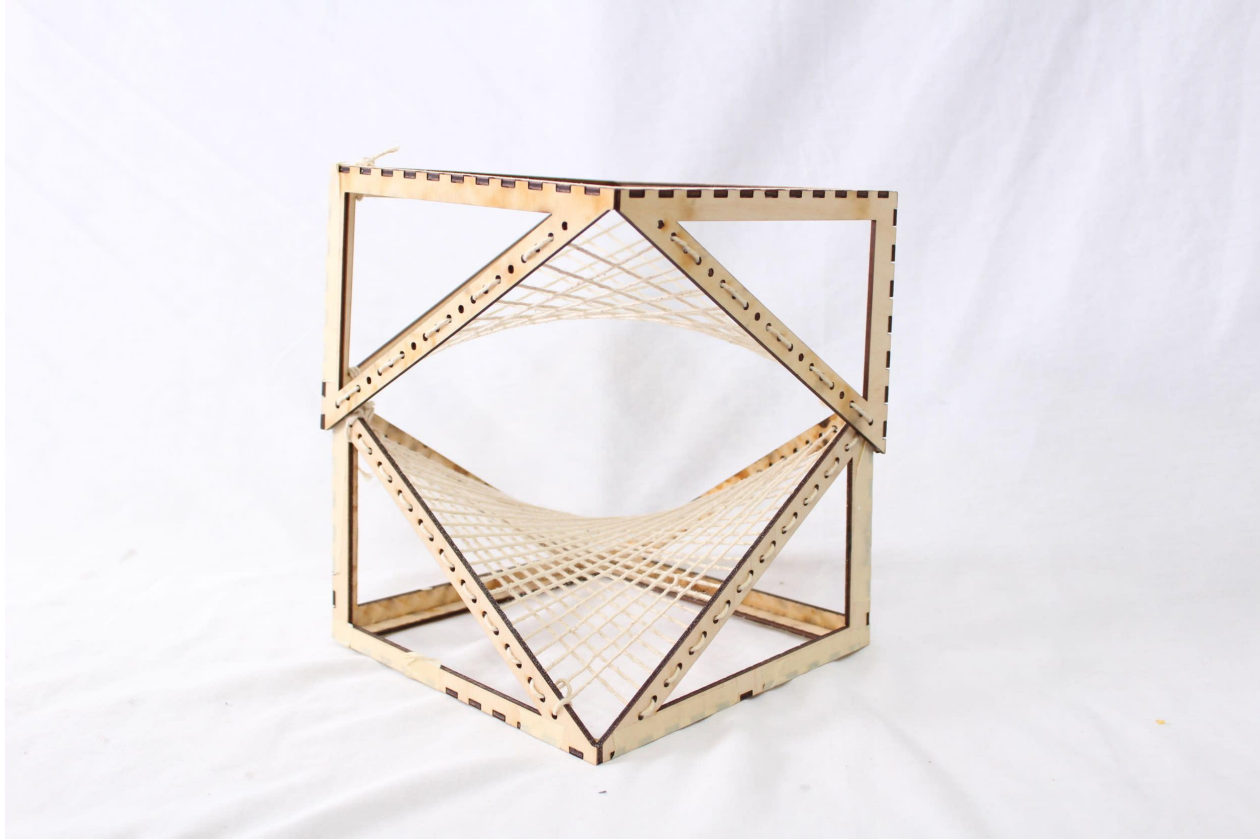

3rd Iteration: Prototype