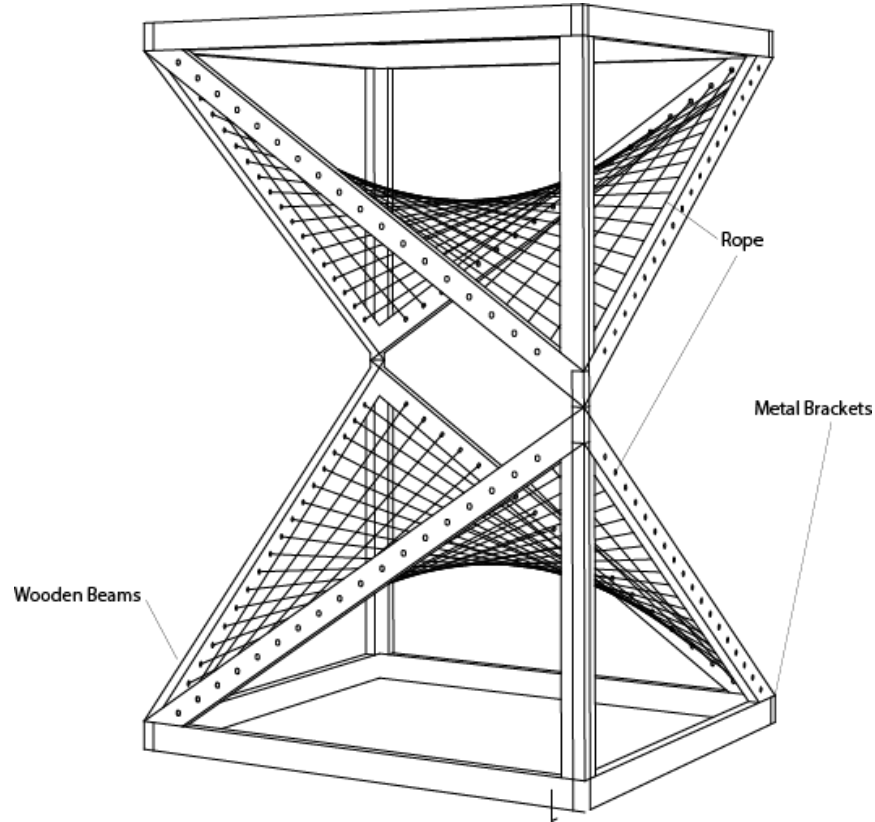

Solution:

Inspired by the mathematical geometry of a hyperbolic paraboloid, we designed the Nature's Nest, which provides a comfortable and shaded hammock for the visitors to be immersed in nature by viewing the planted trellis placed above the structure.

1st Iteration: Precedent

1st Iteration: Brainstorming

1st Iteration: Prototype

2nd Iteration: Precedent

2nd Iteration: Brainstorming

2nd Iteration: Prototype

3rd Iteration: Precedent

3rd Iteration: Brainstorming

3rd Iteration: Prototype

Construction Diagram

Construction

Functional Diagram