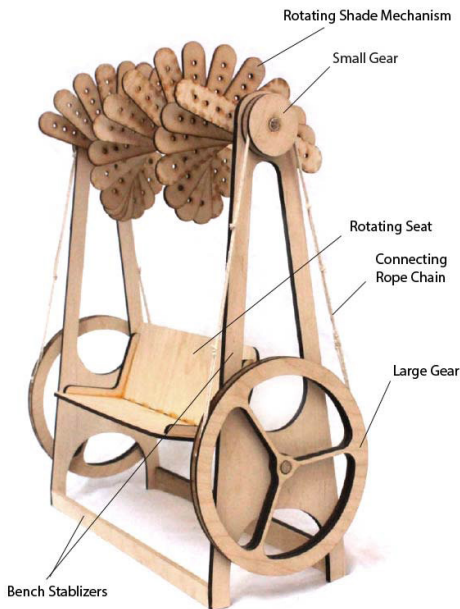

SUNRISE, SUNSIT

Steffany Williams and Emma Cornejo

Sunrise, Sunsit incorporates the pleasure of watching a sunset or sunrise sitting down while also providing an intricate aspect of shade. This permits park guests to enjoy the beautiful environment of Lake Bonnet, mesmerized by the ecosystems and the kinetic machine that we replicated. The simple mechanism only requires a rotation of the bottom (large) gears, connected to the top (small) gears by a rope chain, revolving the dowel that withholds the panels.

CONSTRUCTION DIAGRAM

FUNCTIONAL DIAGRAM